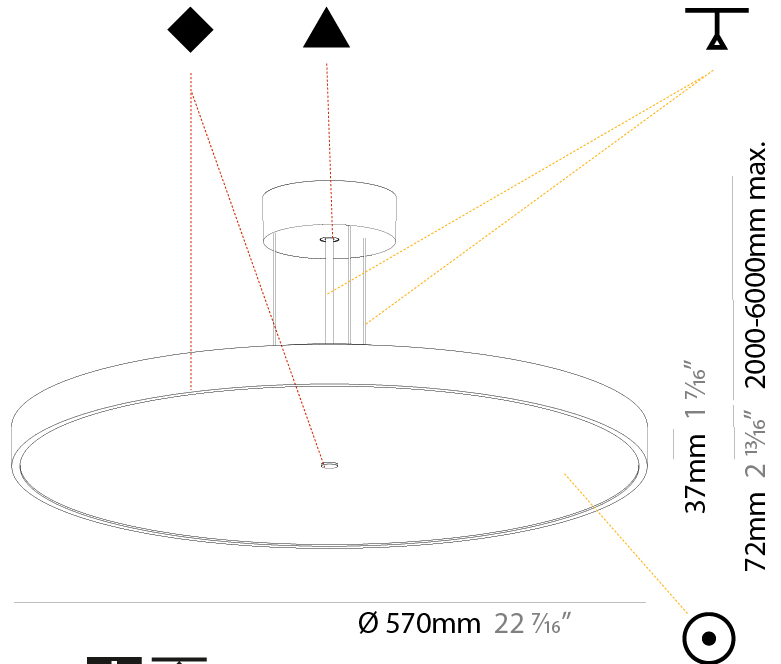

GENERAL

Series: Sign Diva
Subseries: Sign Diva
Brand: Prolicht
Division: Architectural
Mounting Type: Suspension
Mounting Location: Ceiling
Subcategory: Pendant

PHYSICAL

Shape: Round
Diameter (mm): 570
Diameter (in): 22 7/16
Height (mm): 72
Height (in): 2 13/16
Max. Overall Height (mm): 6072
Max. Overall Height (in): 239 1/16
Light Distribution: Direct
Weight (kg): 7.802
Weight (lbs): 17.2

Diffuser: [PMMA - Opal / Micro-Prism / Sparkling Secret / Vintage Industrial with Shine Ring](#)

Fixture Finish: [SSR / BKV / CWI / CRY / HAB / UFT / ITA / RUA / FTG / MYG / LOD / PUS / FRO / FUP / KIA / POP / BLS / SPG / MEY / GOH / GUM / CHC / COM / ABZ / JAG / OBR / MOS / ROR](#)

Fixture Material: [Extruded Aluminum / Steel](#)

Cable Details: [2000mm or 6000mm Transparent Cable](#)

ELECTRICAL

Lamp Type: LED (Zhaga Standard)
Input Wattage (W): 58.3
Total Output Wattage (W): 53
Dimming: [Tri-Mode (Non-Dimming and Phase Dimming (120Vac only) and 0-10V Dimming)](#)
Driver Included: Yes
Driver Location: Integrated
Driver Type: Constant Current - Universal
Driver Class: Class 2
Input Voltage (V): 120 - 277
Constant Current (MA): 350

LED

Color Temperature (°K): [2700 / 3000 / 3500 / 4000](#)
Max. Delivered Lumen (lm): 5060 / 6120 / 6233 / 6360
CRI: >90 CRI
Lamp Life (hrs): 50000

OPTICAL

RATINGS AND CERTIFICATIONS

Certified By: Certified for North American Standards
IP rating: IP20