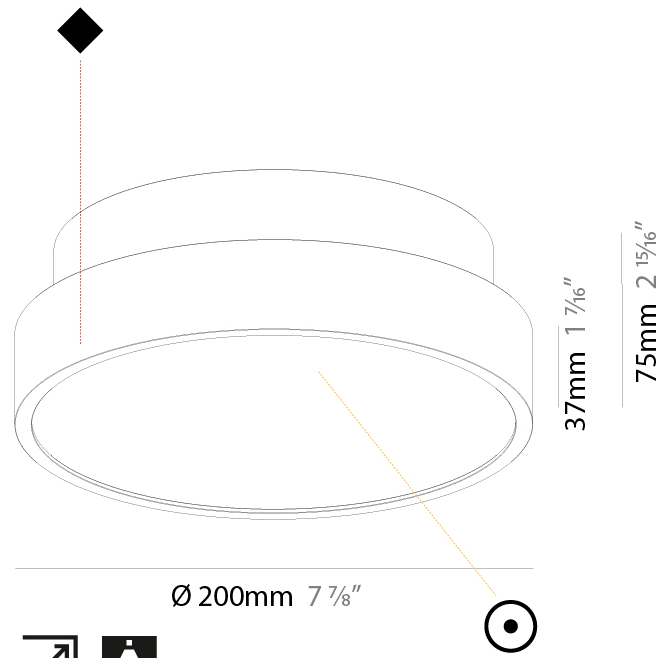

GENERAL

Series: Sign Diva
Subseries: Sign Diva
Brand: Prolicht
Division: Architectural
Mounting Type: Surface
Mounting Location: Ceiling
Subcategory: Ambient

PHYSICAL

Shape: Round
Diameter (mm): 200
Diameter (in): 7 7/8
Height (mm): 75
Height (in): 2 15/16
Light Distribution: Direct
Weight (kg): 1.122
Weight (lbs): 2.474
Diffuser: [PMMA - Opal/Micro-Prism/Sparkling Secret/Vintage Industrial with Shine Ring](#)
Fixture Finish: [SSR / BKV / CWI / CRY / HAB / UFT / ITA / RUA / FTG / MYG / LOD / PUS / FRO / FUP / KIA / POP / BLS / SPG / MEY / GOH / GUM / CHC / COM / ABZ / JAG / OBR / MOS / ROR](#)
Fixture Material: Extruded Aluminum / Steel

ELECTRICAL

Lamp Type: LED (Zhaga Standard)
Input Wattage (W): 12.1
Total Output Wattage (W): 11
Dimming: [Tri-Mode (Non-Dimming and Phase Dimming (120Vac only) and 0-10V Dimming)](#)
Driver Included: Yes
Driver Location: Integrated
Driver Type: Constant Current - Universal
Driver Class: Class 2
Input Voltage (V): 120 - 277
Constant Current (MA): 350

LED

Color Temperature (°K): 3000 / 3500 / 4000
Max. Delivered Lumen (lm): 1040 / 1058 / 1080
CRI: >90 CRI
Lamp Life (hrs): 50000

OPTICAL

RATINGS AND CERTIFICATIONS

Certified By: Certified for North American Standards
IP rating: IP20